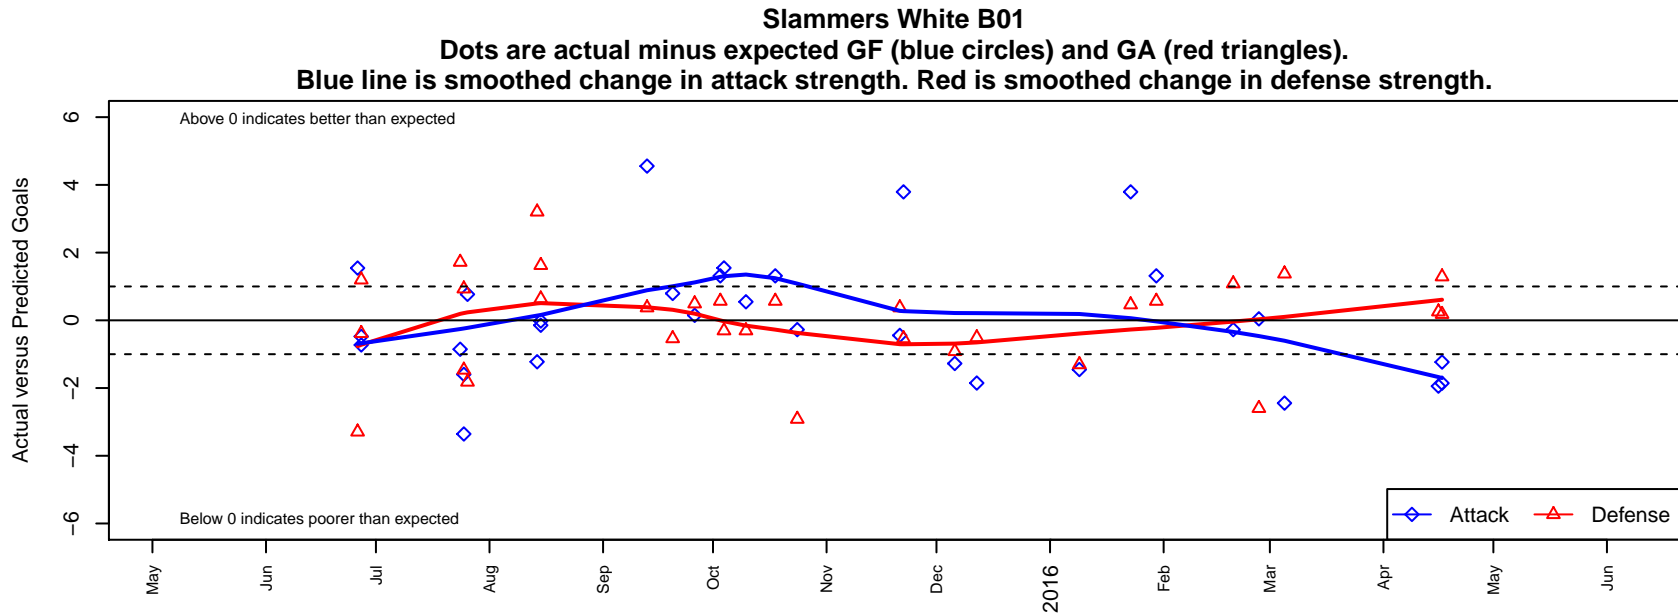

**attack and defense variance (black dot)
relative to other teams
and top 10 in region**

**attack and defense rating
relative to others at age
and all opponents in last 13 months**

Slammers White B01

Rainier Valley Slammers
Auburn, WA
B01 total strength=972
attack=2.36 defense=1.4
fall league = RCL B01 Div 5
spr league = Win RCL B01 Div 5
notes= Hargett 2013

alt names used:
RVS BU14 White
RVS B01 White B (309209027)
RVS BU14 White
RVS BU14 white
RAINIER VALLEY SLAMMERS ()
RVS B01 White B (309209027)

Venues played:
2015 RVS Classic BU14
2015 Crossfire Select BU14 Silver
2015 Tyee Cup BU14
2015 RCL B01 Div 5
2015 Win RCL B01 Div 5
2015 WA Cup BU14 Bronze U14