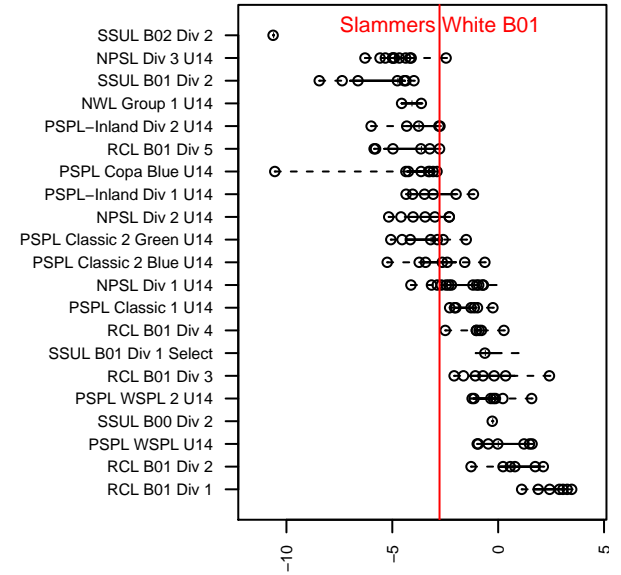

**attack and defense rating
relative to others at age
and all opponents in last 13 months**